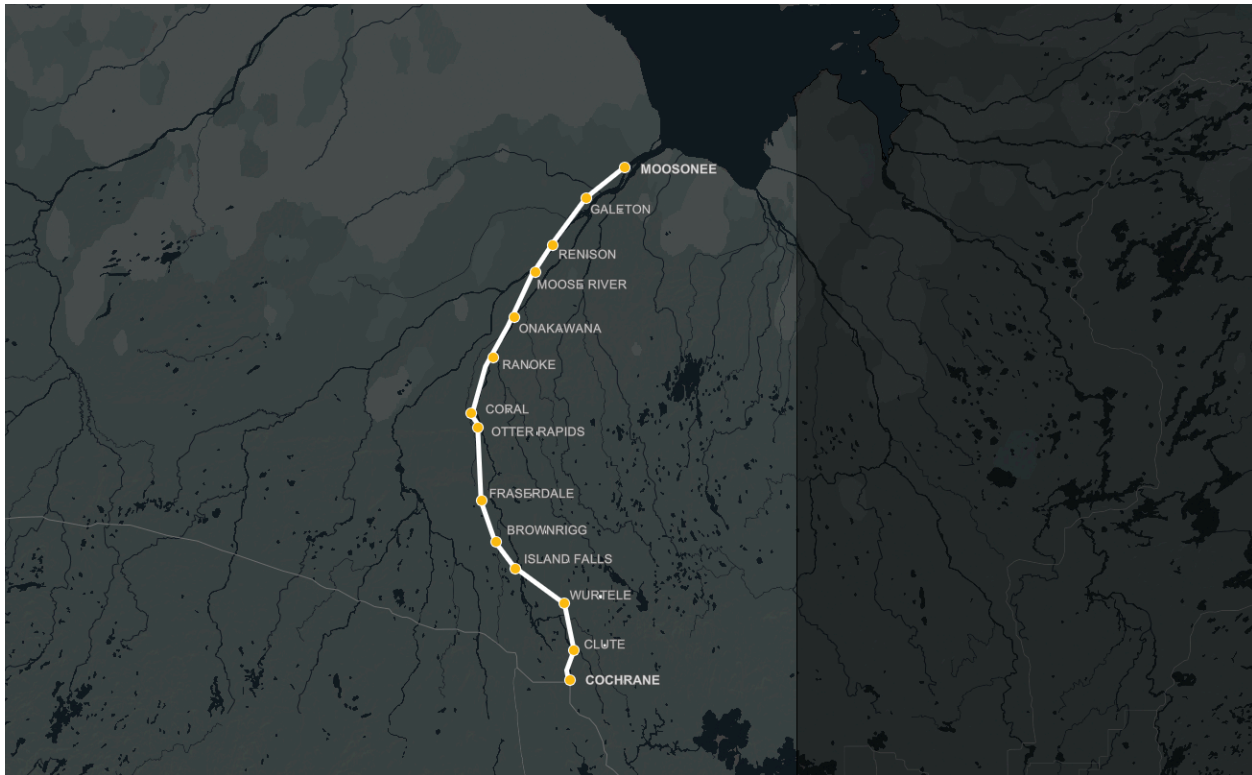

COCHRANE-MOOSONEE

How to Read our Schedules

Step 1:

Find the station or stop you are departing from. They are listed vertically on the left hand column. Read from top to bottom from your origin to your destination.

Step 2:

Note the train number as it indicates the train trip and below that shows the days of operation.

Step 3:

Location details explain the services provided at the stops.

Step 4:

The schedule also includes mileage points for each of the stops.