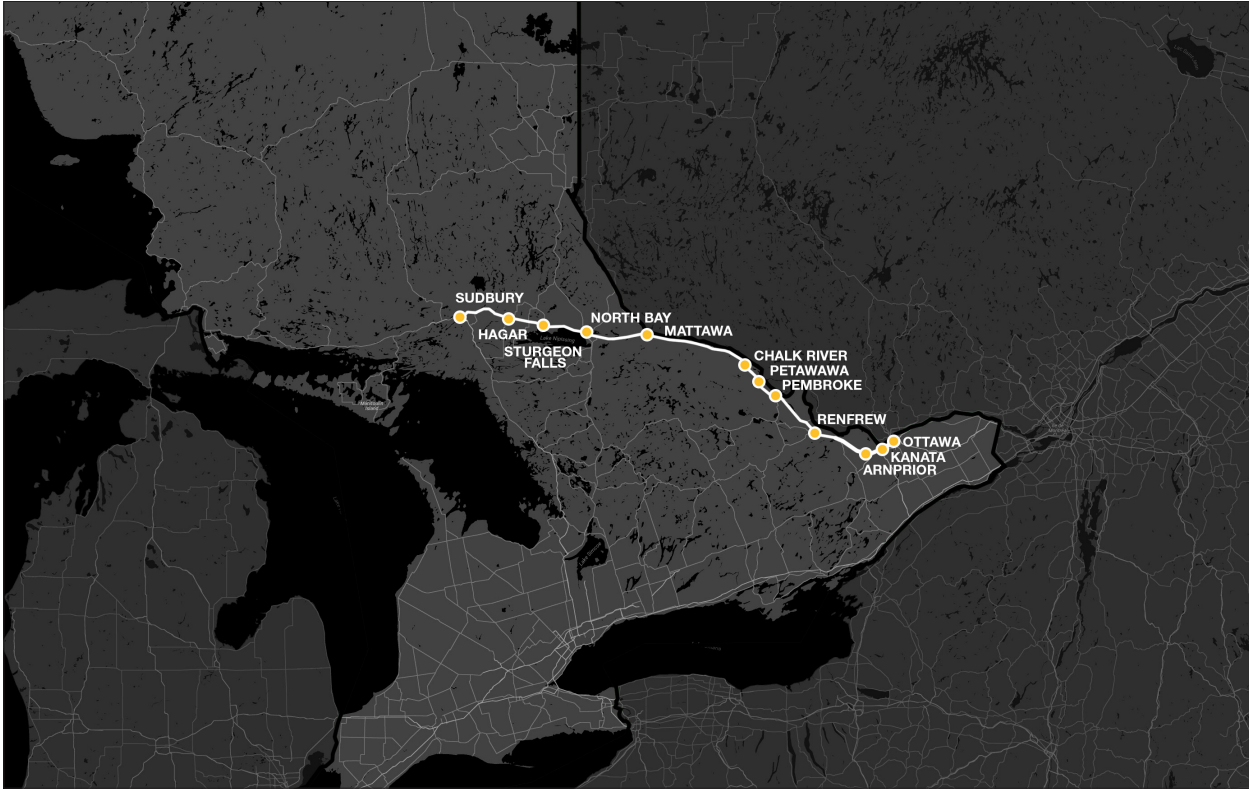

OTTAWA - NORTH BAY - SUDBURY

How to Read our Schedules

Step 1: Find the station or stop you are departing from. They are listed vertically on the left hand column.

Step 2: Note the schedule number as it indicates a bus trip (example 711 is the daily trip leaving Toronto at 9:15 am). There may be multiple buses leaving a stop per day therefore each trip has a unique schedule number.

Step 3: Look for the available departure times and verify that your destination is on that trip. Not all buses stop at every location. If you see an arrow or line marked on the trip it indicates that the bus is an express bus and will stop at only select locations.

SCHEDULE #/No D'HORAIRE 501

Westbound / Vers l'ouest
OTTAWA>NORTH BAY>SUDBURY

Effective : July 22, 2024
en vigueur le 22 juillet, 2024

TRIP #/N° DE VOYAGE	location details	1503	1505	1507	
FREQUENCY/FRÉQUENCE	détails de l'arrêt	MON to FRI	SUN to FRI	DAILY	
		LUN à VEN	DIM à VEN	QUOTIDIEN	
Ottawa - VIA Rail		-	-	10:15	-
Ottawa - Hospital General Campus/l'Hôpital d'Ottawa		-	-	10:24	-
Ottawa - CHEO Hospital/ l'Hôpital CHEO		-	-	10:25	-
Kanata - OC Transpo Terry Fox Stop		-	-	10:51	-
Arnprior		-	-	11:20	-
Renfrew		-	-	11:44	-
Cobden		-	-	⌚	-
Pembroke		-	-	12:37	-
Petawawa		-	-	12:58	-
Petawawa		-	-	13:13	-
Chalk River		-	-	13:27	-
Deep River		-	-	13:36	-
Point Alexander		-	-	⌚	-
Rolphton		-	-	⌚	-
Stonecliffe		-	-	⌚	-
Deux Rivières		-	-	⌚	-
Mattawa		-	-	14:44	-
Rutherglen		-	-	⌚	-
North Bay		-	-	15:25	-
North Bay		05:15	13:45	15:45	-
North Bay - Regional Health Centre/Centre Régional de Santé		-	13:50	15:57	-
Sturgeon Falls		05:50	14:20	16:23	-
Verner		06:00	14:30	16:35	-
Warren		⌚	⌚	⌚	-
Hagar		06:20	14:50	16:50	-
Wahnapitae		⌚	⌚	⌚	-
Sudbury		06:50	15:20	17:22	-