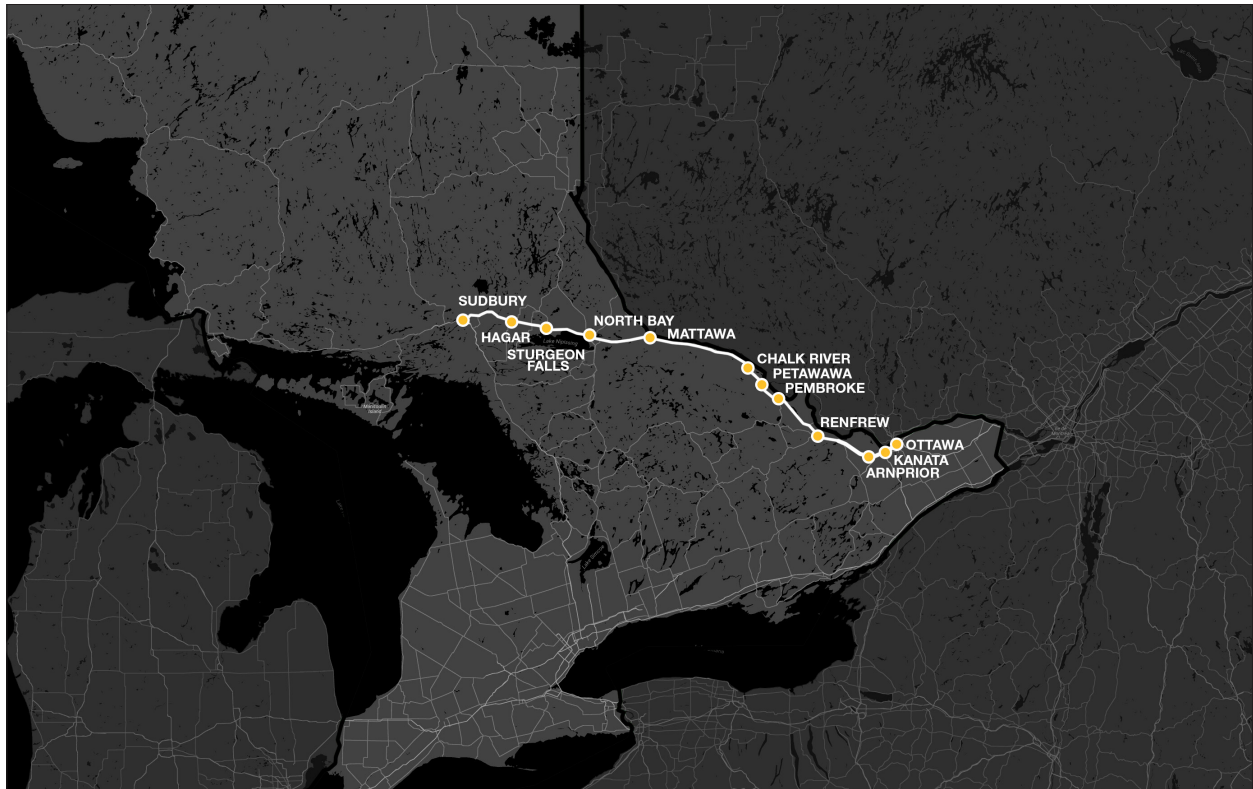

OTTAWA - NORTH BAY - SUDBURY

How to Read our Schedules

Step 1:

Find the station or stop you are departing from. They are listed vertically on the left hand column.

Step 2:

Note the schedule number as it indicates a bus trip (example 711 is the daily trip leaving Toronto at 9:15 am). There may be multiple buses leaving a stop per day therefore each trip has a unique schedule number.

Step 3:

Look for the available departure times and verify that your destination is on that trip. Not all buses stop at every location. If you see an arrow or line marked on the trip it indicates that the bus is an express bus and will stop at only select locations.

SCHEDULE #/No D'HORAIRE 501

Westbound / Vers l'ouest
OTTAWA>NORTH BAY>SUDBURY

Effective : May 12, 2024
en vigueur le 12 mai, 2024

TRIP #/N° DE VOYAGE	location details	1503	1505	1507	
FREQUENCY/FRÉQUENCE	détails de l'arrêt	MON to FRI	SUN to FRI	DAILY	
		LUN à VEN	DIM à VEN	QUOTIDIEN	
Ottawa - VIA Rail		-	-	10:15	-
Ottawa - Hospital General Campus/l'Hôpital d'Ottawa		-	-	10:24	-
Ottawa - CHEO Hospital/ l'Hôpital CHEO		-	-	10:25	-
Kanata - OC Transpo Terry Fox Stop		-	-	10:51	-
Arnprior		-	-	11:20	-
Renfrew		-	-	11:44	-
Cobden		-	-	⌚	-
Pembroke		-	-	12:37	-
Petawawa		-	-	12:58	-
Petawawa		-	-	13:13	-
Chalk River		-	-	13:27	-
Deep River		-	-	13:36	-
Point Alexander		-	-	⌚	-
Rolphton		-	-	⌚	-
Stonecliffe		-	-	⌚	-
Deux Rivières		-	-	⌚	-
Mattawa		-	-	14:44	-
Rutherglen		-	-	⌚	-
North Bay		-	-	15:25	-
North Bay		05:15	13:45	15:45	-
North Bay - Regional Health Centre/Centre Régional de Santé		-	13:50	15:57	-
Sturgeon Falls		05:50	14:20	16:23	-
Verner		06:00	14:30	16:35	-
Warren		⌚	⌚	⌚	-
Hagar		06:20	14:50	16:50	-
Wahnapitae		⌚	⌚	⌚	-
Sudbury		06:50	15:20	17:22	-