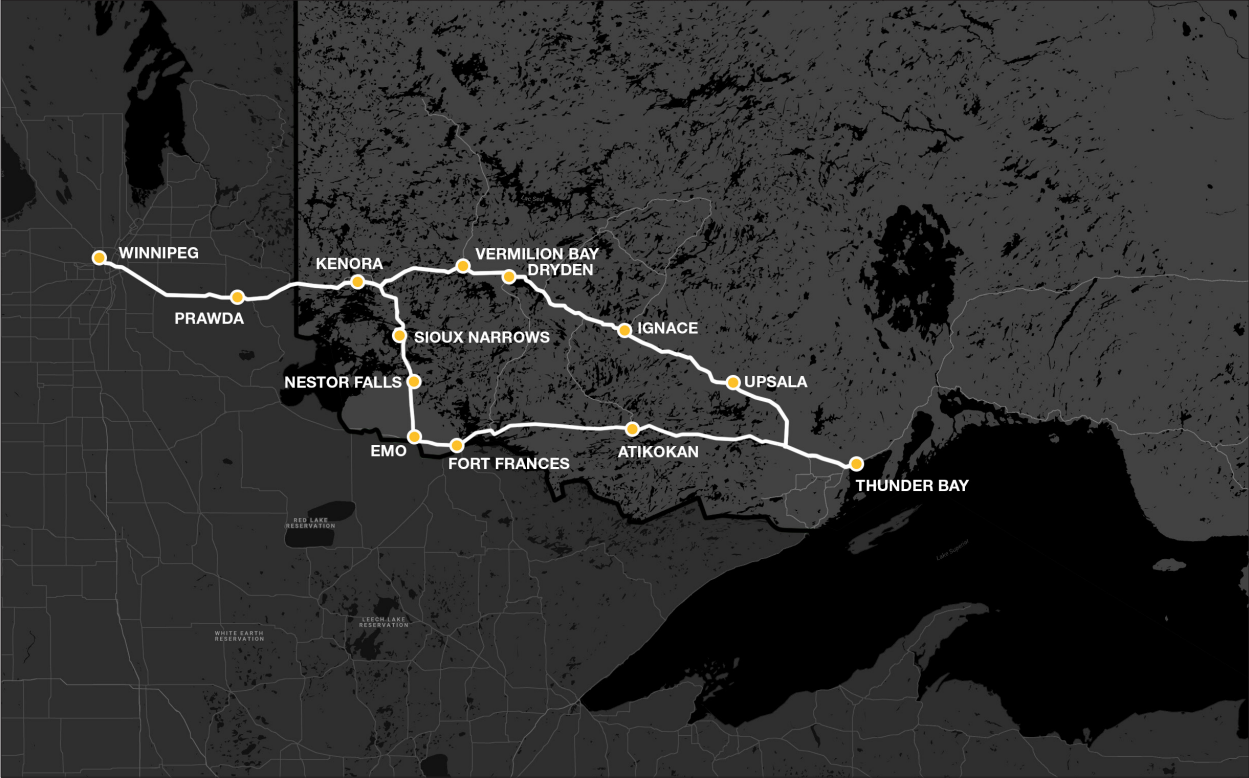

THUNDER BAY - WINNIPEG

How to Read our Schedules

Step 1:
Find the station or stop you are departing from. They are listed vertically on the left hand column.

Step 2:
Note the schedule number as it indicates a bus trip (example 711 is the daily trip leaving Toronto at 9:15 am). There may be multiple buses leaving a stop per day therefore each trip has a unique schedule number.

Step 3:
Look for the available departure times and verify that your destination is on that trip. Not all buses stop at every location. If you see an arrow or line marked on the trip it indicates that the bus is an express bus and will stop at only select locations.

SCHEDULE #/No D'HORAIRE 603

Westbound / vers l'ouest
THUNDER BAY>WINNIPEG
 Effective : January 7, 2025
 en vigueur le 7 janvier, 2025

TRIP #/N° DE VOYAGE	location details détails de l'arrêt	TIMEZONE	1635 MON,WED & FRI LUN,MER et VEN	1637 TUE,THU & SAT MAR,JEU et SAM		
FREQUENCY/FRÉQUENCE						
Thunder Bay		ET	09:15	09:15	-	-
Kakabeka Falls		ET			-	-
Atikokan		ETx	-	11:33	-	-
Atikokan		ETx	-	11:48	-	-
Couchiching F.N./Première nation		CT	-	12:28	-	-
Fort Frances		CT	-	12:33	-	-
Fort Frances-Rest/ aire de repos		CT	-	12:43	-	-
Fort Frances-Rest/ aire de repos		CT	-	12:58	-	-
Devlin		CT	-	13:12	-	-
Emo		CT	-	13:24	-	-
Nestor Falls		CT	-	14:09	-	-
Sioux Narrows		CT	-	14:39	-	-
Upsala		CT	09:46	-	-	-
Upsala		CT	10:01	-	-	-
Ignace		CT	11:14	-	-	-
Dryden		CT	12:19	-	-	-
Dryden		CT	12:39	-	-	-
Vermilion Bay		CT	13:12	-	-	-
Kenora		CT	14:14	15:31	-	-
Kenora		CT	14:29	15:46	-	-
Kenora - Lake of the Woods District Hospital/l'Hôpital Lake of the Woods		CT	14:38	15:55	-	-
Prawda		CT	15:45	17:02	-	-
Richer, MB		CT	16:20	17:37	-	-
Winnipeg - Southdale Mall / Centre Commercial Southdale		CT	16:55	18:12	-	-
Winnipeg - Sherbrook St/rue Sherbrook		CT	17:19	18:36	-	-