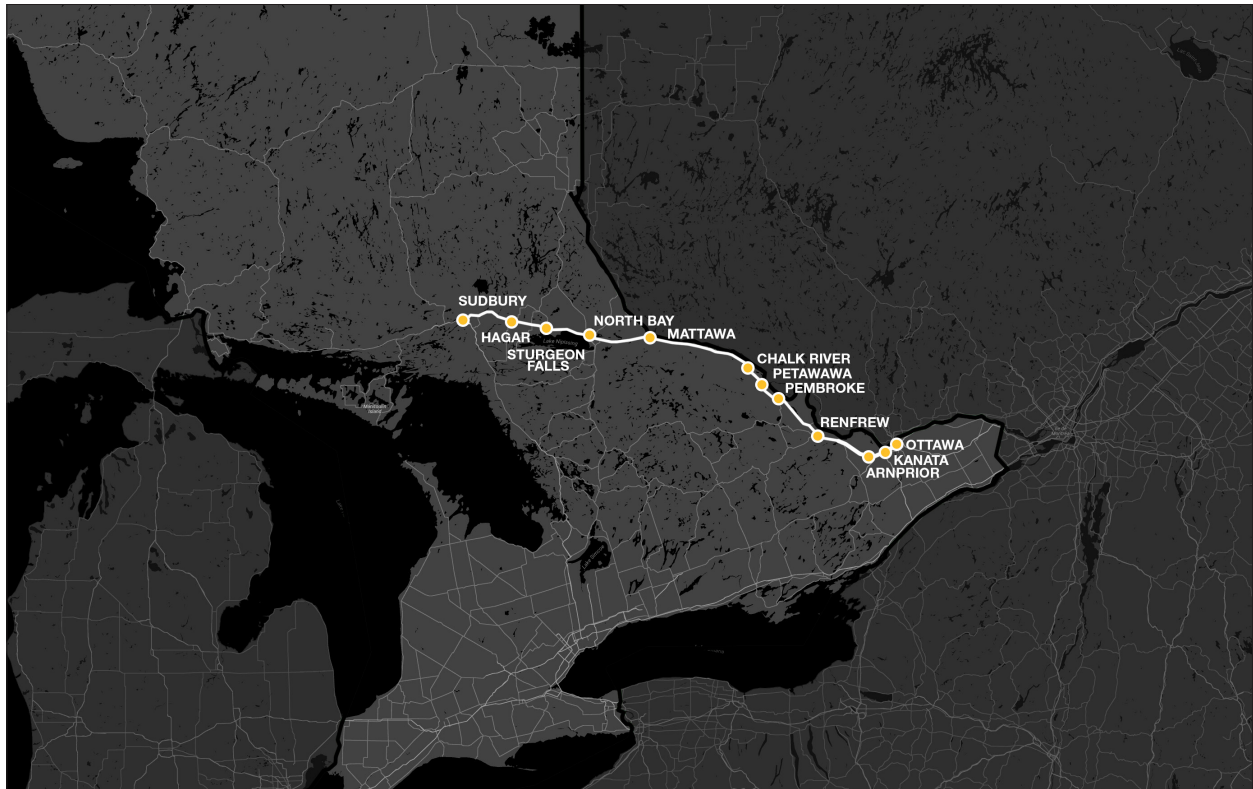

OTTAWA - NORTH BAY - SUDBURY

How to Read our Schedules

Step 1:

Find the station or stop you are departing from. They are listed vertically on the left hand column.

Step 2:

Note the schedule number as it indicates a bus trip (example 711 is the daily trip leaving Toronto at 9:15 am). There may be multiple buses leaving a stop per day therefore each trip has a unique schedule number.

Step 3:

Look for the available departure times and verify that your destination is on that trip. Not all buses stop at every location. If you see an arrow or line marked on the trip it indicates that the bus is an express bus and will stop at only select locations.

SCHEDULE #/No D'HORAIRE 501

Westbound / Vers l'ouest
OTTAWA>NORTH BAY>SUDBURY

Effective : January 7, 2025
en vigueur le 7 janvier, 2025

TRIP #/N° DE VOYAGE	location details	1503	1505	1507	
FREQUENCY/FRÉQUENCE	détails de l'arrêt	MON to FRI	SUN to FRI	DAILY	
		LUN à VEN	DIM à VEN	QUOTIDIEN	
Ottawa - VIA Rail		-	-	10:15	-
Ottawa - Hospital General Campus/l'Hôpital d'Ottawa		-	-	10:24	-
Ottawa - CHEO Hospital/ l'Hôpital CHEO		-	-	10:25	-
Kanata - OC Transpo Terry Fox Stop		-	-	10:51	-
Arnprior		-	-	11:20	-
Renfrew		-	-	11:44	-
Cobden		-	-	⌚	-
Pembroke		-	-	12:37	-
Petawawa		-	-	12:58	-
Petawawa		-	-	13:13	-
Chalk River		-	-	13:27	-
Deep River		-	-	13:36	-
Point Alexander		-	-	⌚	-
Rolphton		-	-	⌚	-
Stonecliffe		-	-	⌚	-
Deux Rivières		-	-	⌚	-
Mattawa		-	-	14:44	-
Rutherglen		-	-	⌚	-
North Bay		-	-	15:25	-
North Bay		05:15	13:45	15:45	-
North Bay - Regional Health Centre/Centre Régional de Santé		-	13:50	15:57	-
Sturgeon Falls		05:50	14:20	16:23	-
Verner		06:00	14:30	16:35	-
Warren		⌚	⌚	⌚	-
Hagar		06:20	14:50	16:50	-
Wahnapitae		⌚	⌚	⌚	-
Sudbury		06:50	15:20	17:22	-