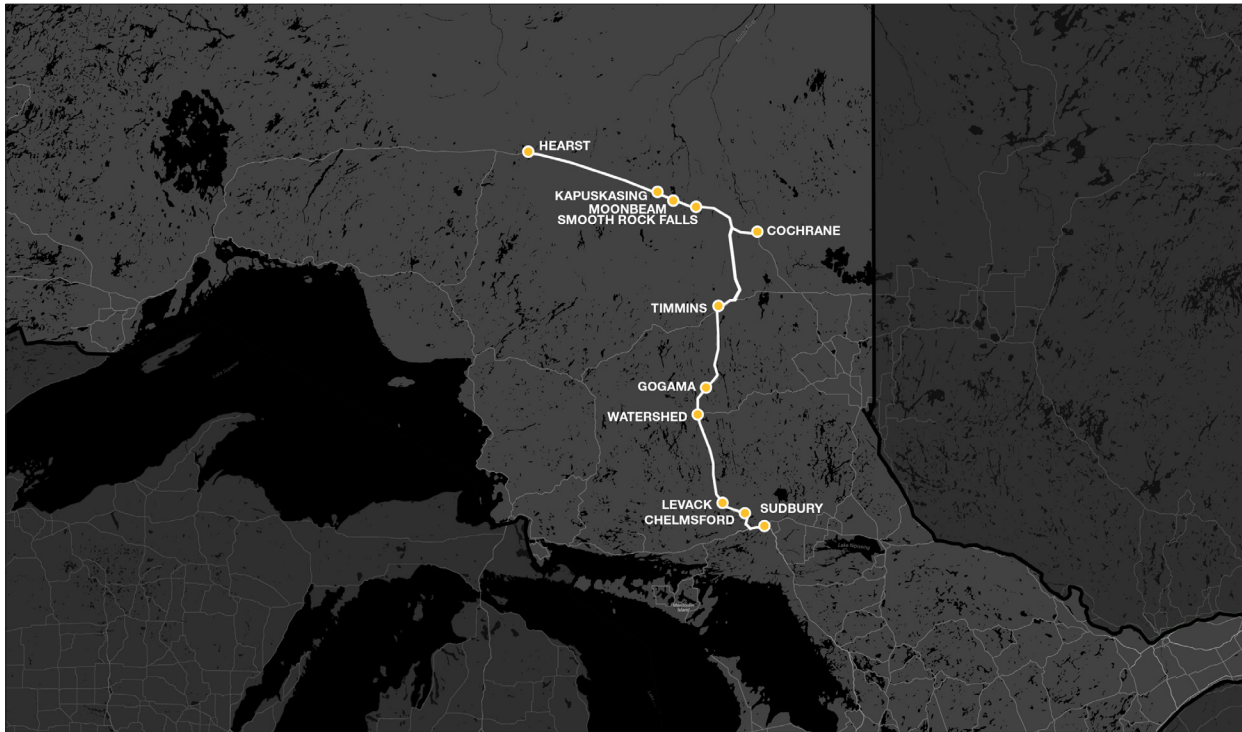

## SUDBURY - TIMMINS - HEARST

### How to read our schedules

**Step 1:**

Find the station or stop you are departing from. They are listed vertically on the left hand column.

**Step 2:**

Note the schedule number as it indicates a bus trip (example 711 is the daily trip leaving North Bay at 9:15 a.m.). There may be multiple buses leaving a stop per day therefore each trip has a unique schedule number.

**Step 3:**

Look for the available departure times and verify that your destination is on that trip. Not all buses stop at every location. If you see an arrow or line marked on the trip it indicates that the bus is an express bus and will stop at only select locations.

## SCHEDULE #/No D'HORAIRE 401

Northbound / Vers le nord  
SUDBURY>TIMMINS>HEARST

Effective : January 7, 2025  
en vigueur le 7 janvier, 2025

TRIP #/N° DE VOYAGE	location details détails de l'arrêt	1411 SUN to FRI DIM à VEN	1401 TUE, THU & SUN MAR, JEU et DIM		
<b>FREQUENCY/FRÉQUENCE</b>					
Sudbury	   	17:35	-	-	-
Azilda			-	-	-
Chelmsford		18:03	-	-	-
Dowling			-	-	-
Levack		18:21	-	-	-
Cartier			-	-	-
Half Way Lake			-	-	-
Watershed		19:29	-	-	-
Watershed		19:44	-	-	-
Gogama		20:11	-	-	-
Mattagami First Nation/Première Nation de Mattagami		20:33	-	-	-
Timmins	 	21:48	-	-	-
Timmins	 	-	22:30	-	-
Timmins - Timmins & District Hospital/l'Hôpital de Timmins et du District		-	22:35	-	-
Cochrane	   	-	23:43	-	-
Cochrane	   	-	23:50	-	-
Smooth Rock Falls		-	00:30	-	-
Strickland		-		-	-
Fauquier		-		-	-
Moonbeam		-	01:03	-	-
Kapuskasing	  	-	01:38	-	-
Val Rita		-		-	-
Harty		-		-	-
Opasatika		-		-	-
Mattice		-		-	-
Val Coté		-		-	-
Hearst	  	-	02:48	-	-