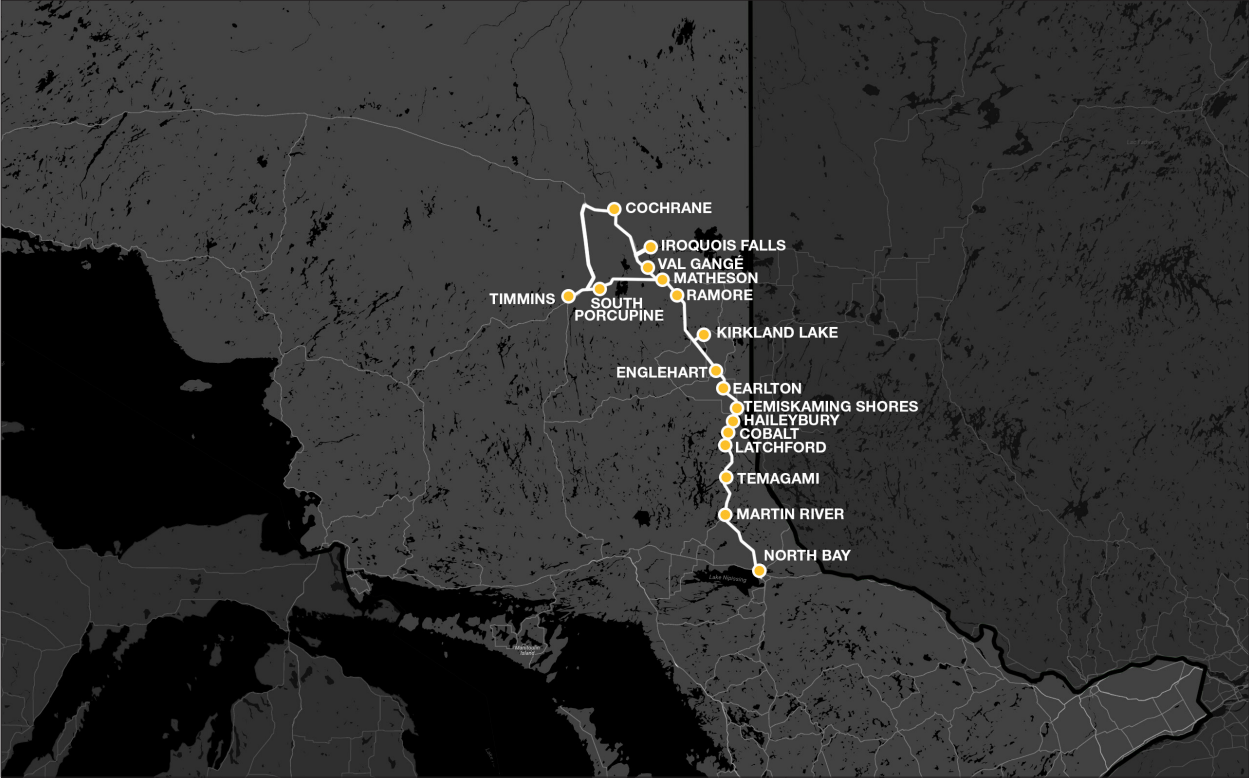

NORTH BAY - TIMMINS - COCHRANE

How to Read our Schedules

Step 1:
Find the station or stop you are departing from. They are listed vertically on the left hand column.

Step 2:
Note the schedule number as it indicates a bus trip (example 711 is the daily trip leaving Toronto at 9:15 am). There may be multiple buses leaving a stop per day therefore each trip has a unique schedule number.

Step 3:
Look for the available departure times and verify that your destination is on that trip. Not all buses stop at every location. If you see an arrow or line marked on the trip it indicates that the bus is an express bus and will stop at only select locations.